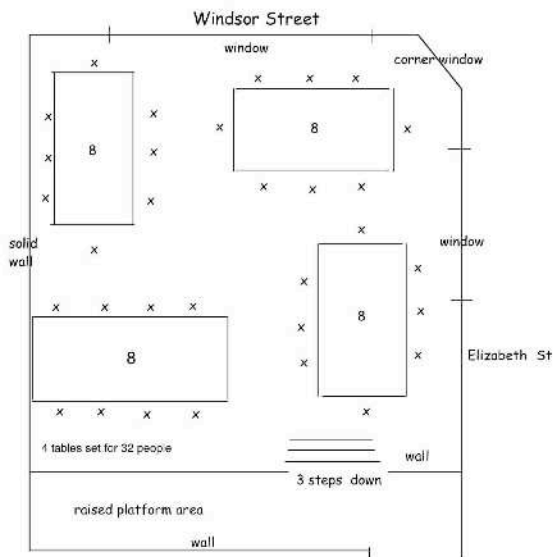

LUCIO'S

italian restaurant

Seating Document for Group Bookings

AREA	MAX SEATS	NO OF TABLES	SHAPE	BEST FOR	MAX SEATS POSSIBLE	BEST CONFIGURATION
PRIVATE ROOM	32	One	U Shape	22-26	1x26	6,6,6,3,3,1,1,
			Square	16	1x16	4,4,4,4,
			Royal Rectangle	12-22	1x22	6,6,5,5,
		Two	Rectangles	30	2x15	7,6,1,1 or 7,7,1
Three	Rectangles	24	3x8	3x(3,3,1,1)		
Four	Rectangles	32	4x8	3x(3,3,1,1) 1x(4,4)		
MAIN ROOM	60	Six	Rectangles	50-60	variable	1x18,2x10,1x6,2x8
SALETTA	16	One	Rectangle	12-16	1x16	1x16

Private room for 32

Main Room for 60