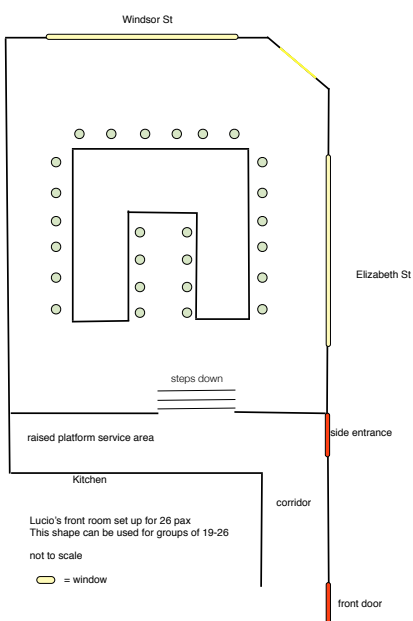

LUCIO'S

italian restaurant

A guide to seating plans for group bookings in the front room (not to scale)

Area	Tables	Shape	Suits	Max seats	Configuration
Front	One	Square	up to 18	18	5,5,4,4
		Royal Rectangle	12-18	18	various
		U Shape	19-26	26	6,6,6,3,3,1,1
	Two	Rectangles	20-26	1x14 1x12	6,6,1,1 5,5,1,1
	Four	Rectangles	32	4x8	3x(3,3,1,1) 1x(4,4)

12 pax square

16 pax square

18 pax royal rectangle

26 pax U shape

26 pax 2 tables

32 pax 4 tables