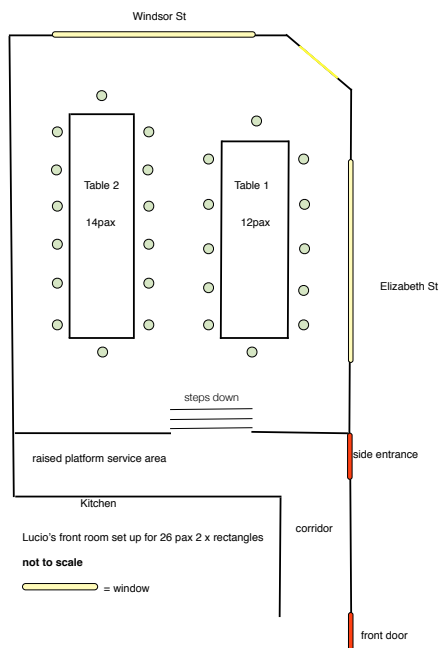

LUCIO'S

italian restaurant

A guide to seating plans for group bookings in the front room (not to scale)

Area	Tables	Shape	Suits	Max seats	Configuration
Front	One	Square	up to 18	18	5,5,4,4
		Royal Rectangle	12-18	18	various
		U Shape	19-26	26	6,6,6,3,3,1,1
	Two	Rectangles	20-26	1x14 1x12	6,6,1,1 5,5,1,1
	Four	Rectangles	32	4x8	3x(3,3,1,1) 1x(4,4)

12 pax square

16 pax square

18 pax royal rectangle

26 pax U shape

26 pax 2 tables

32 pax 4 tables