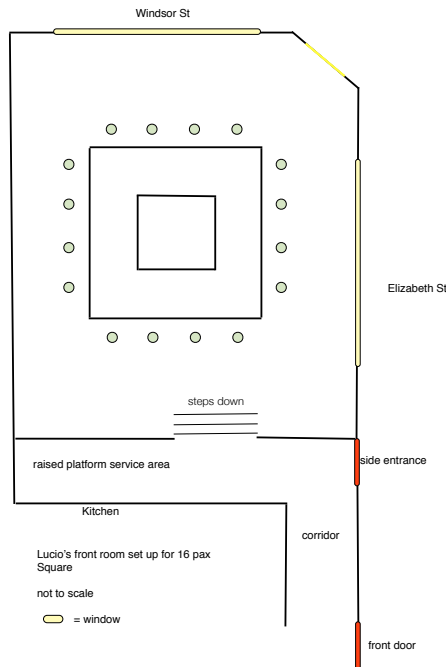

LUCIO'S

italian restaurant

A guide to seating plans for group bookings in the front room (not to scale)

Area	Tables	Shape	Suits	Max seats	Configuration
Front	One	Square	up to 18	18	5,5,4,4
		Royal Rectangle	12-18	18	various
		U Shape	19-26	26	6,6,6,3,3,1,1
	Two	Rectangles	20-26	1x14 1x12	6,6,1,1 5,5,1,1
	Four	Rectangles	32	4x8	3x(3,3,1,1) 1x(4,4)

12 pax square

16 pax square

18 pax royal rectangle

26 pax U shape

26 pax 2 tables

32 pax 4 tables