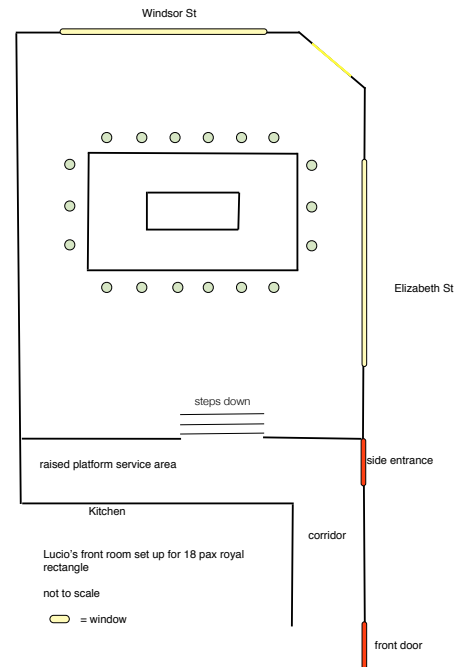

LUCIO'S

italian restaurant

A guide to seating plans for group bookings in the front room (not to scale)

Area	Tables	Shape	Suits	Max seats	Configuration
Front	One	Square	up to 18	18	5,5,4,4
		Royal Rectangle	12-18	18	various
		U Shape	19-26	26	6,6,6,3,3,1,1
	Two	Rectangles	20-26	1x14 1x12	6,6,1,1 5,5,1,1
	Four	Rectangles	32	4x8	3x(3,3,1,1) 1x(4,4)

12 pax square

16 pax square

18 pax royal rectangle

26 pax U shape

26 pax 2 tables

32 pax 4 tables