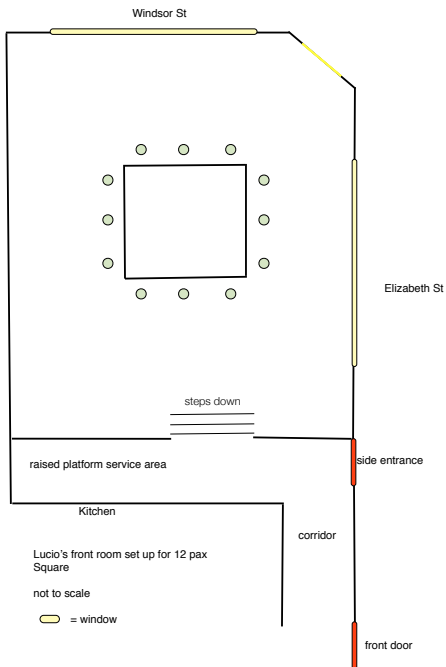

LUCIO'S

italian restaurant

A guide to seating plans for group bookings in the front room (not to scale)

Area	Tables	Shape	Suits	Max seats	Configuration
Front	One	Square	up to 18	18	5,5,4,4
		Royal Rectangle	12-18	18	various
		U Shape	19-26	26	6,6,6,3,3,1,1
	Two	Rectangles	20-26	1x14 1x12	6,6,1,1 5,5,1,1
	Four	Rectangles	32	4x8	3x(3,3,1,1) 1x(4,4)

12 pax square

16 pax square

18 pax royal rectangle

26 pax U shape

26 pax 2 tables

32 pax 4 tables