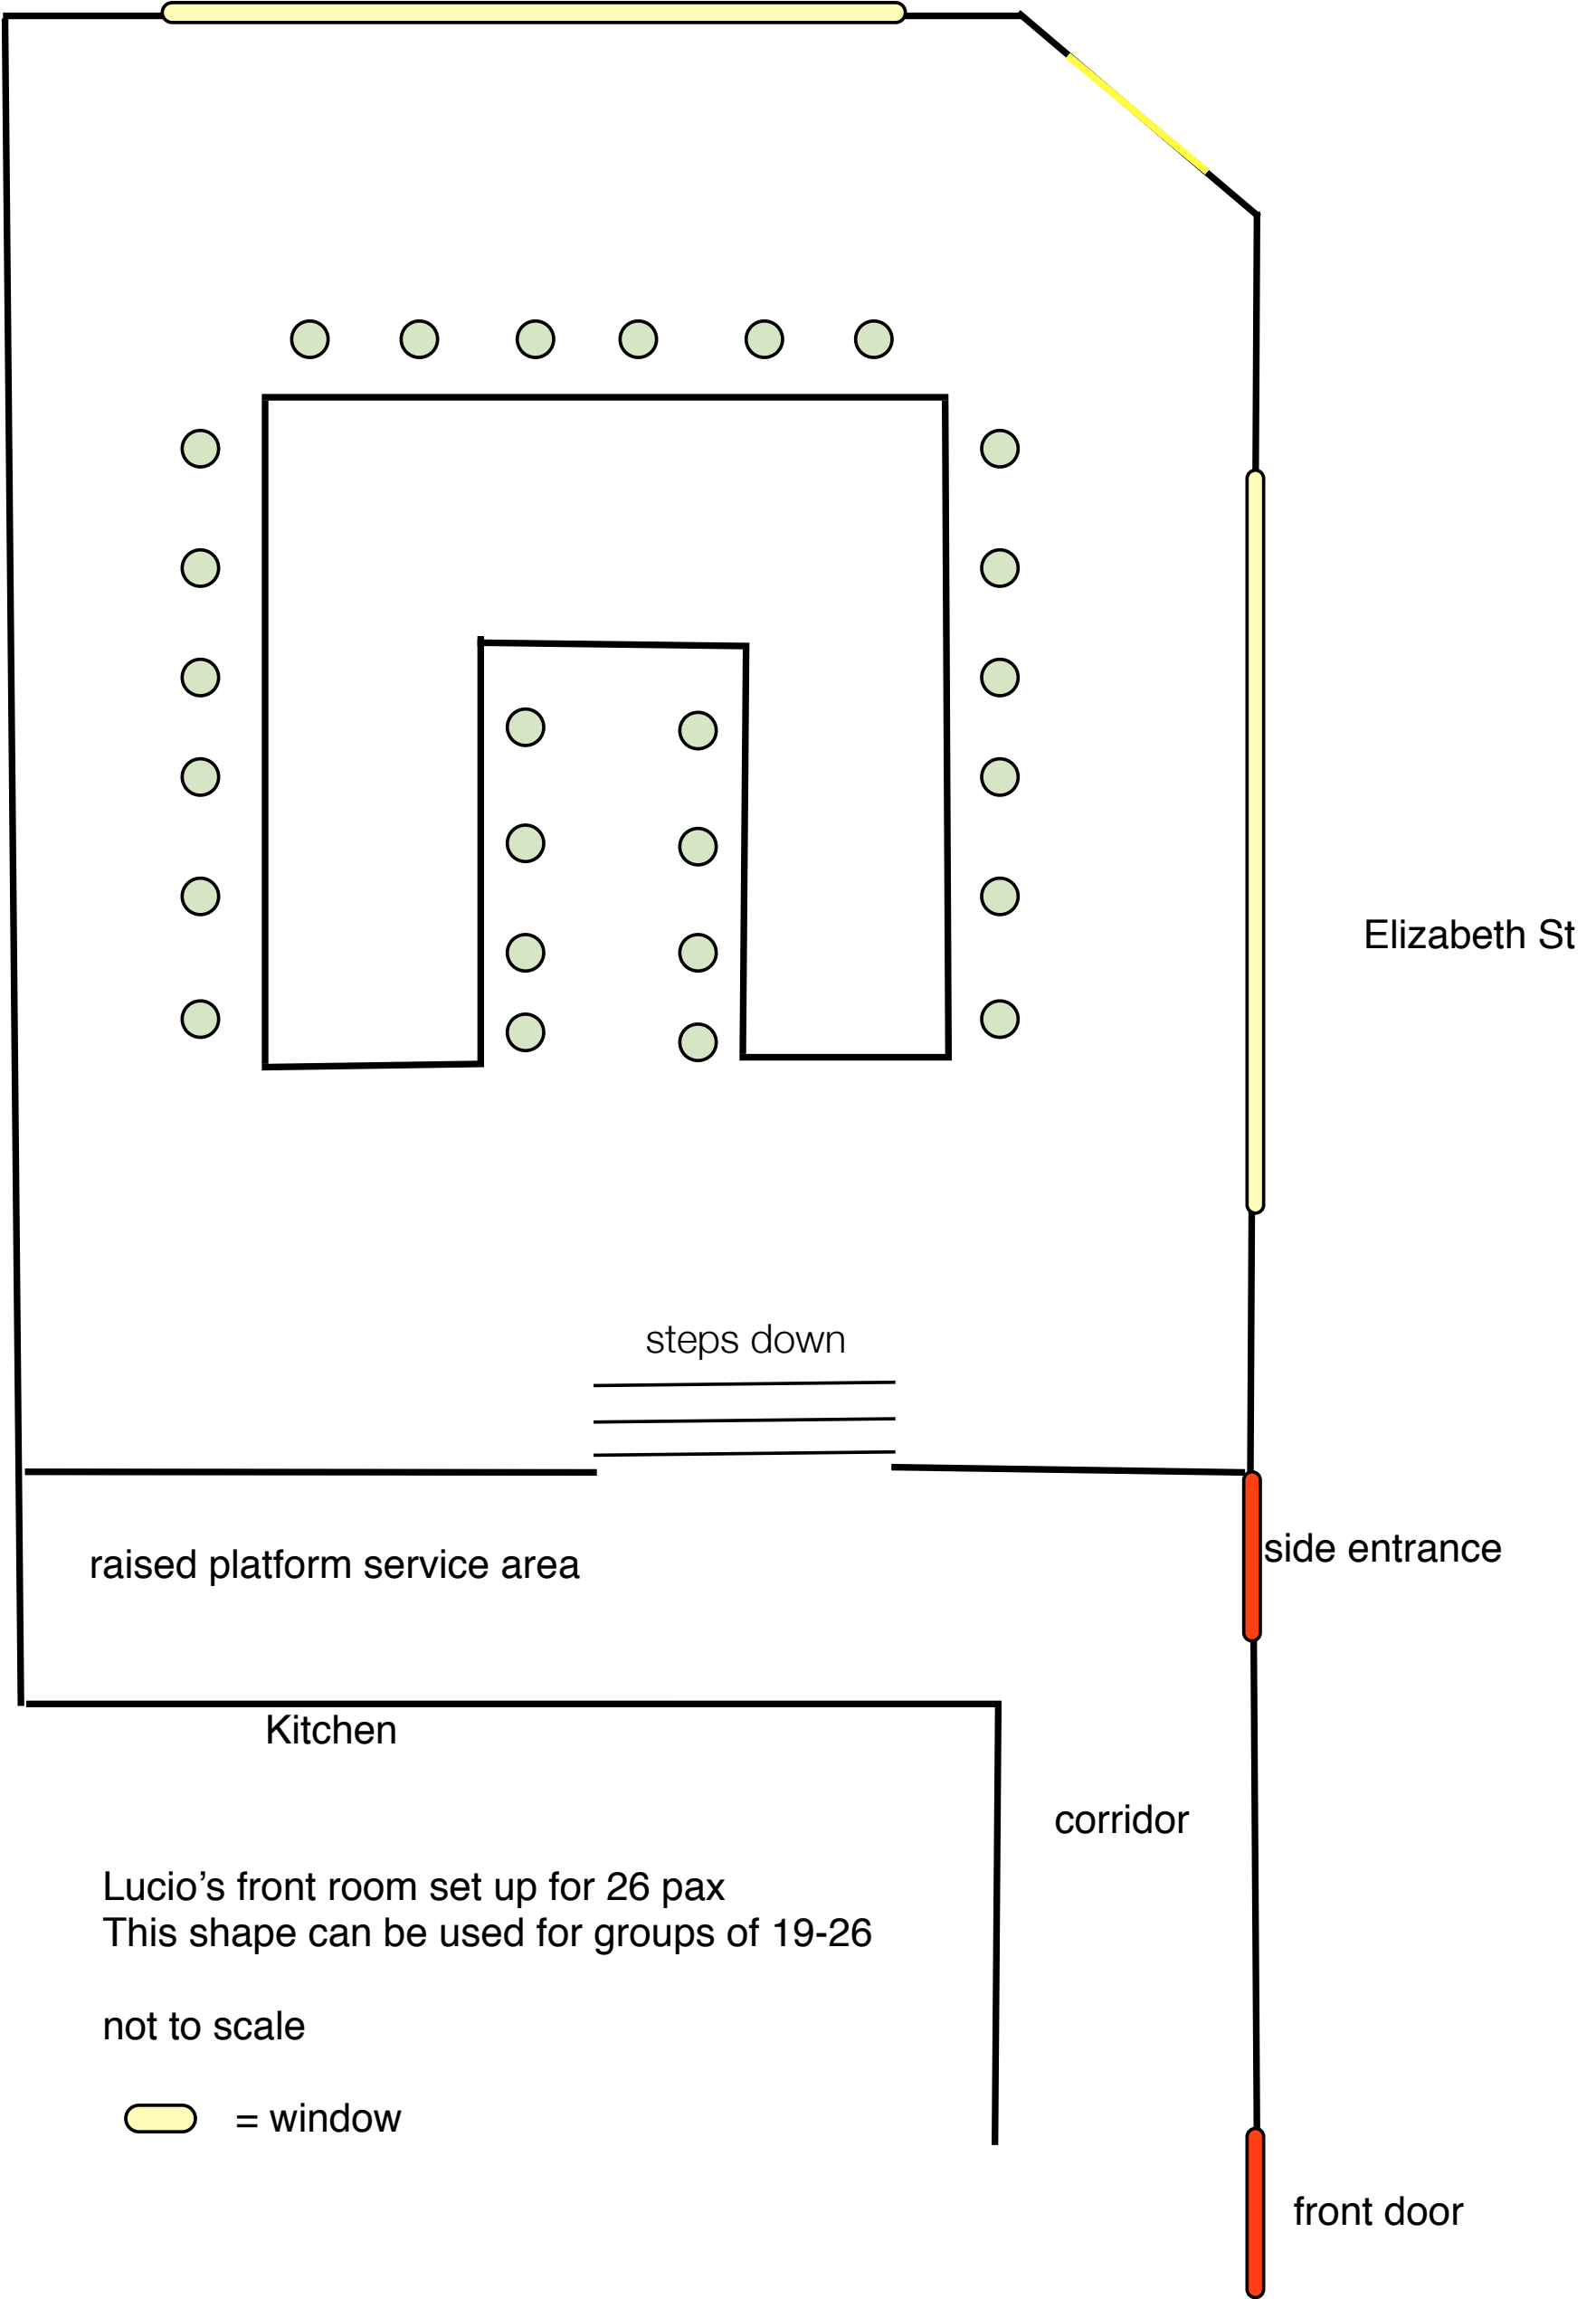

Windsor St

Elizabeth St

steps down

raised platform service area

side entrance

Kitchen

corridor

Lucio's front room set up for 26 pax
This shape can be used for groups of 19-26

not to scale

 = window

front door