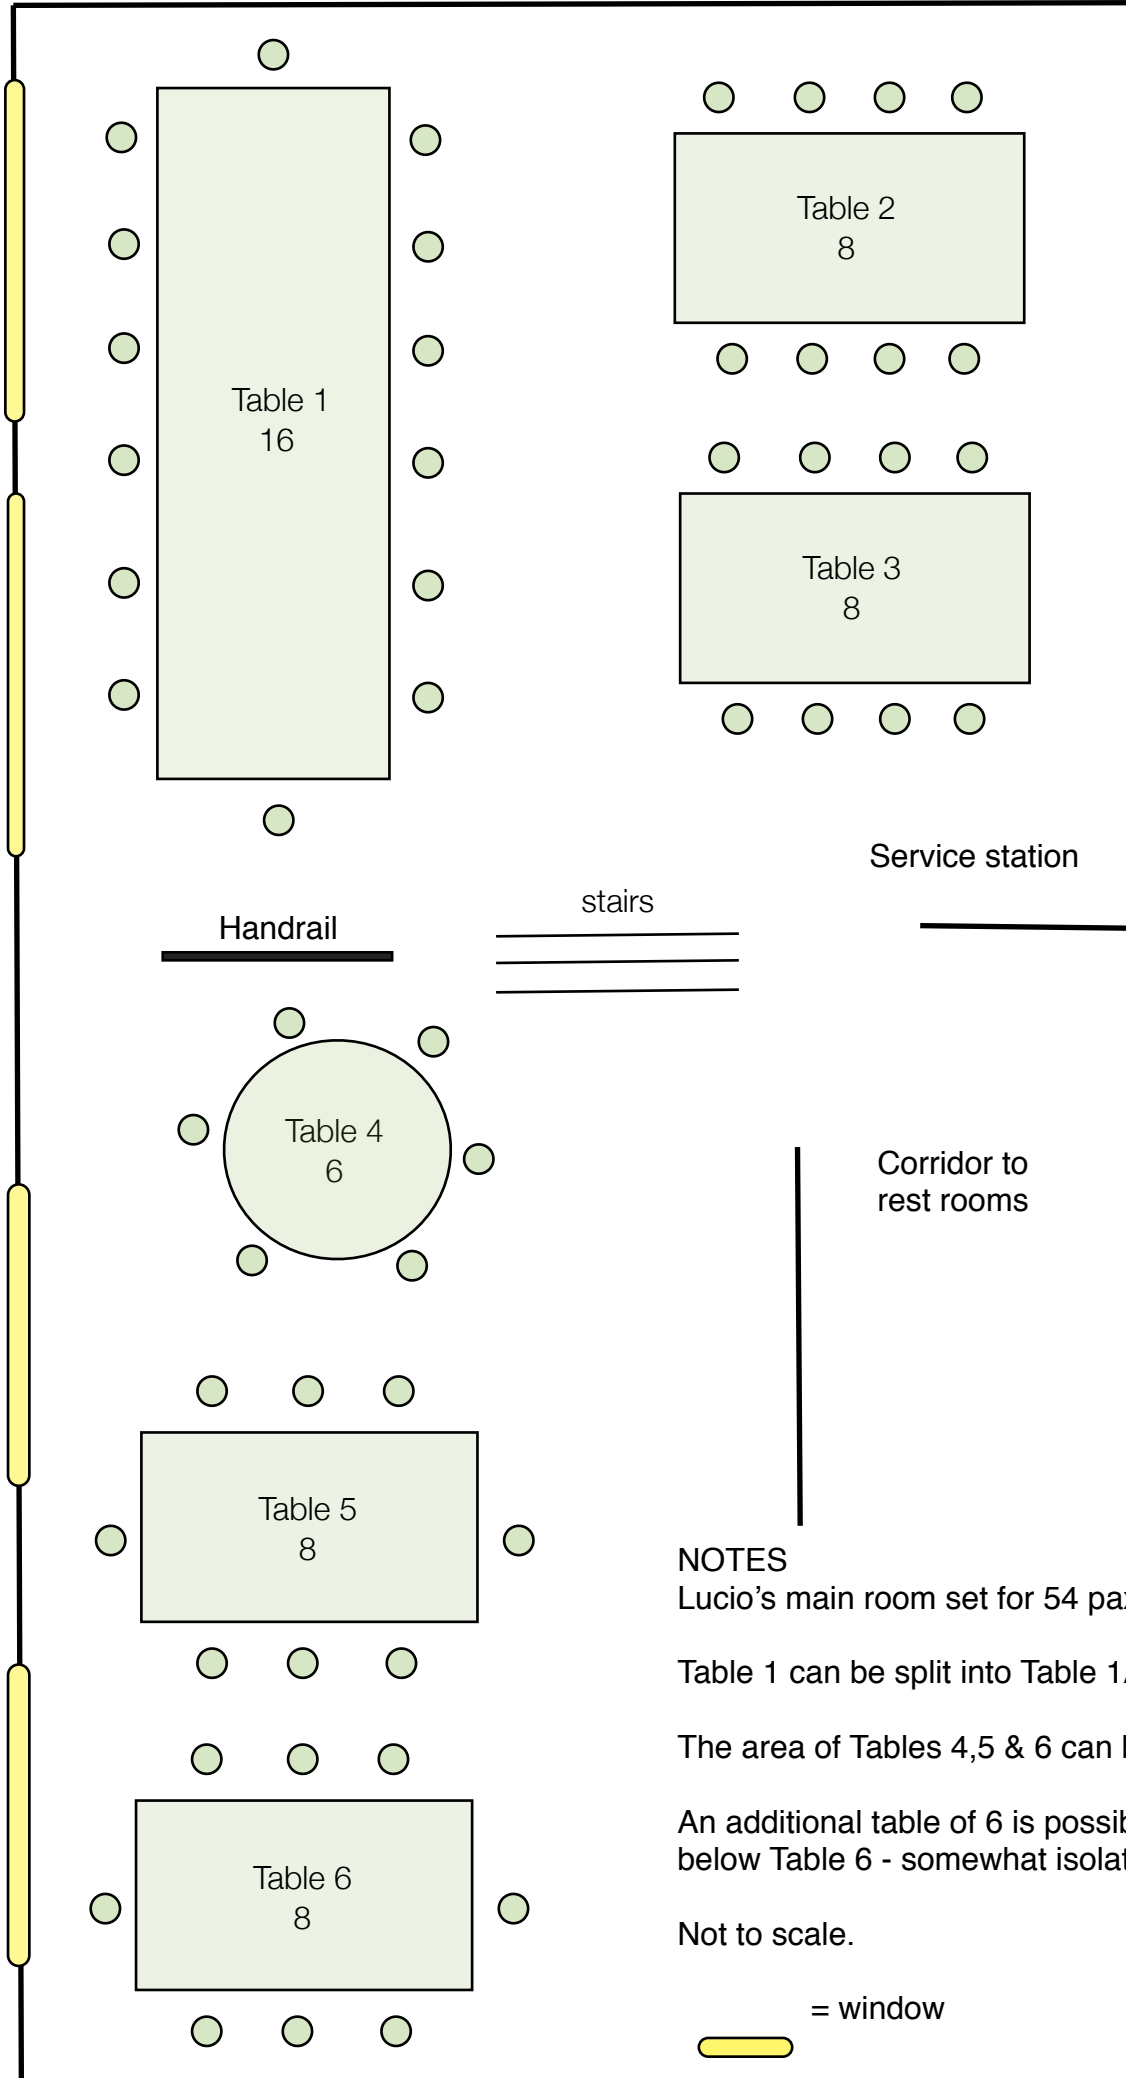

SOLID WALL

ELIZABETH ST

SOLID WALL

NOTES

Lucio's main room set for 54 pax.

Table 1 can be split into Table 1A for 6, Table 1B for 8

The area of Tables 4,5 & 6 can be one table of 16

An additional table of 6 is possible in the bar area below Table 6 - somewhat isolated from main group.

Not to scale.

= window